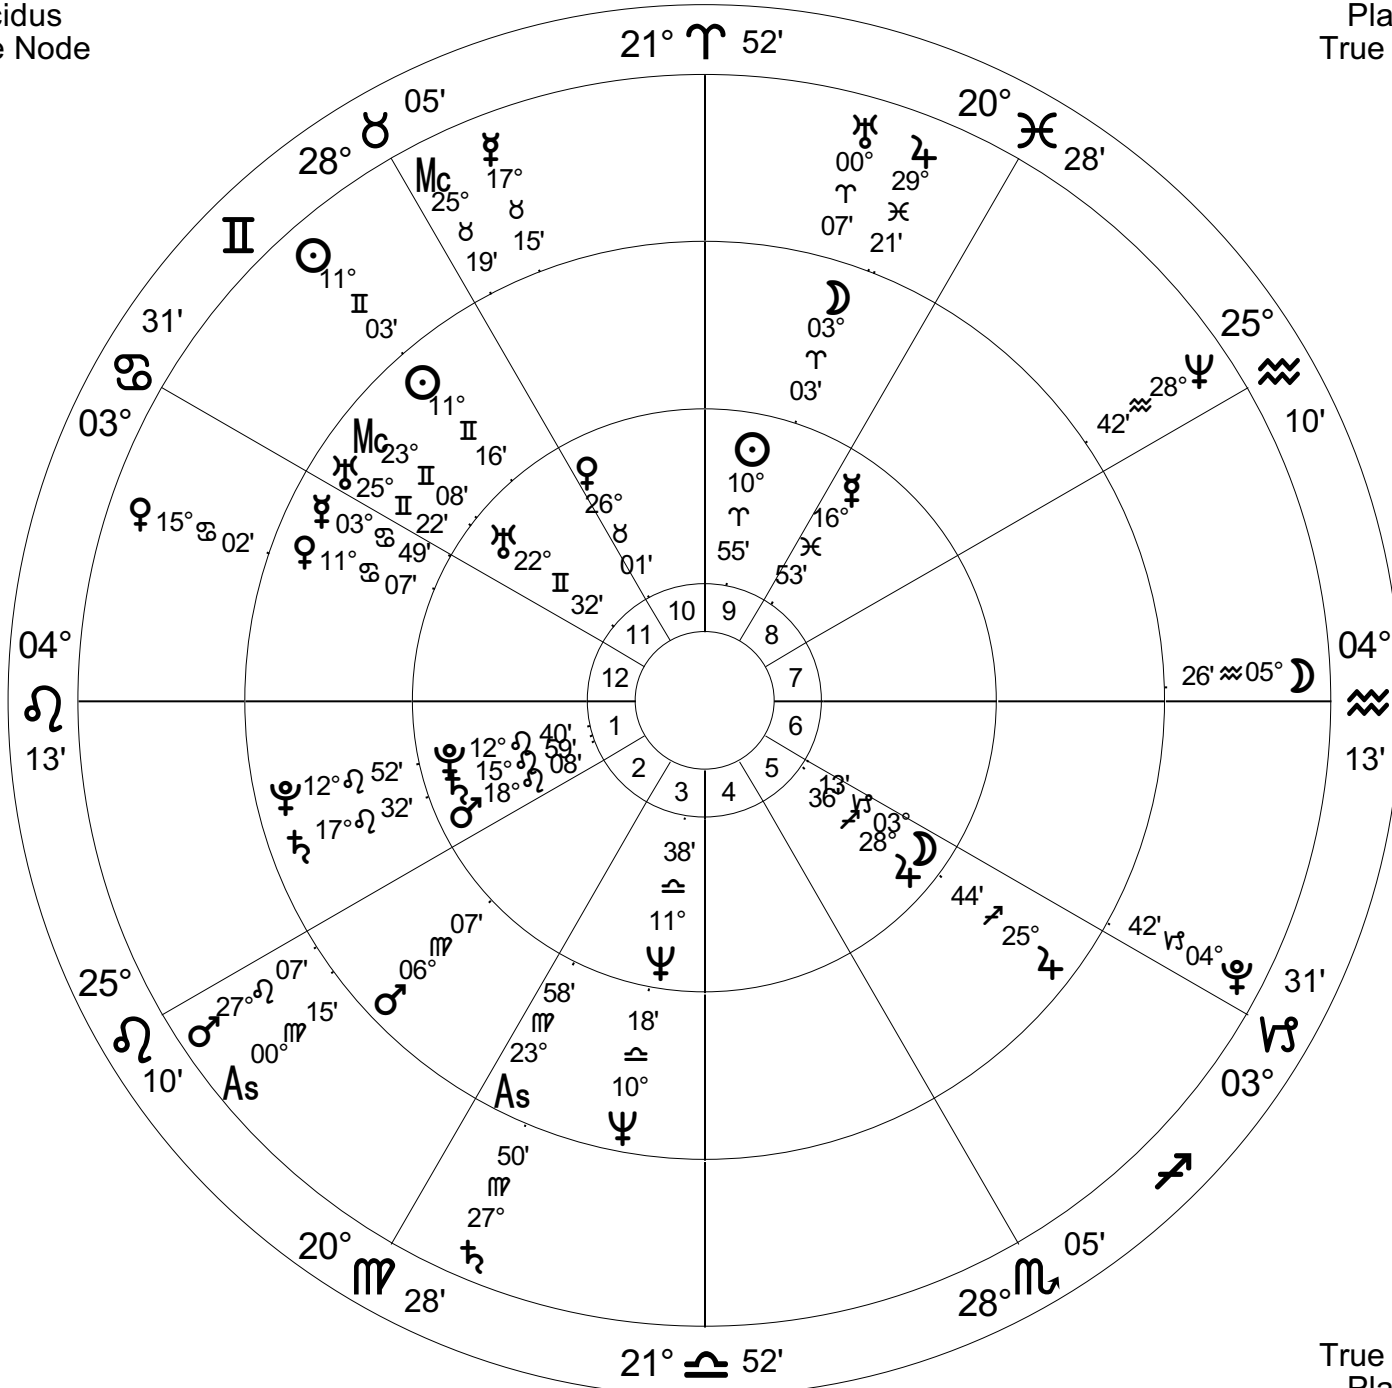

Inner Wheel  
**Al Gore**  
 Natal Chart  
 Mar 31 1948, Wed  
 12:53 pm EST +5:00  
 Washington, DC  
 38°N53'42" 077°W02'12"  
 Geocentric  
 Tropical  
 Placidus  
 True Node

Middle Wheel  
**Al Gore**  
 Sec.Prog. Naibod in Long  
 Jun 1 2010, Tue  
 9:56:41 am EST +5:00  
 Washington, DC  
 38°N53'42" 077°W02'12"  
 Geocentric  
 Tropical  
 Placidus  
 True Node

True Node  
 Placidus  
 Tropical  
 Geocentric  
 38°N53'42" 077°W02'12"  
 Washington, DC  
 12:00 pm EDT +4:00  
 Jun 1 2010, Tue  
 Natal Chart  
**Divorce Announcement**  
 Outer Wheel