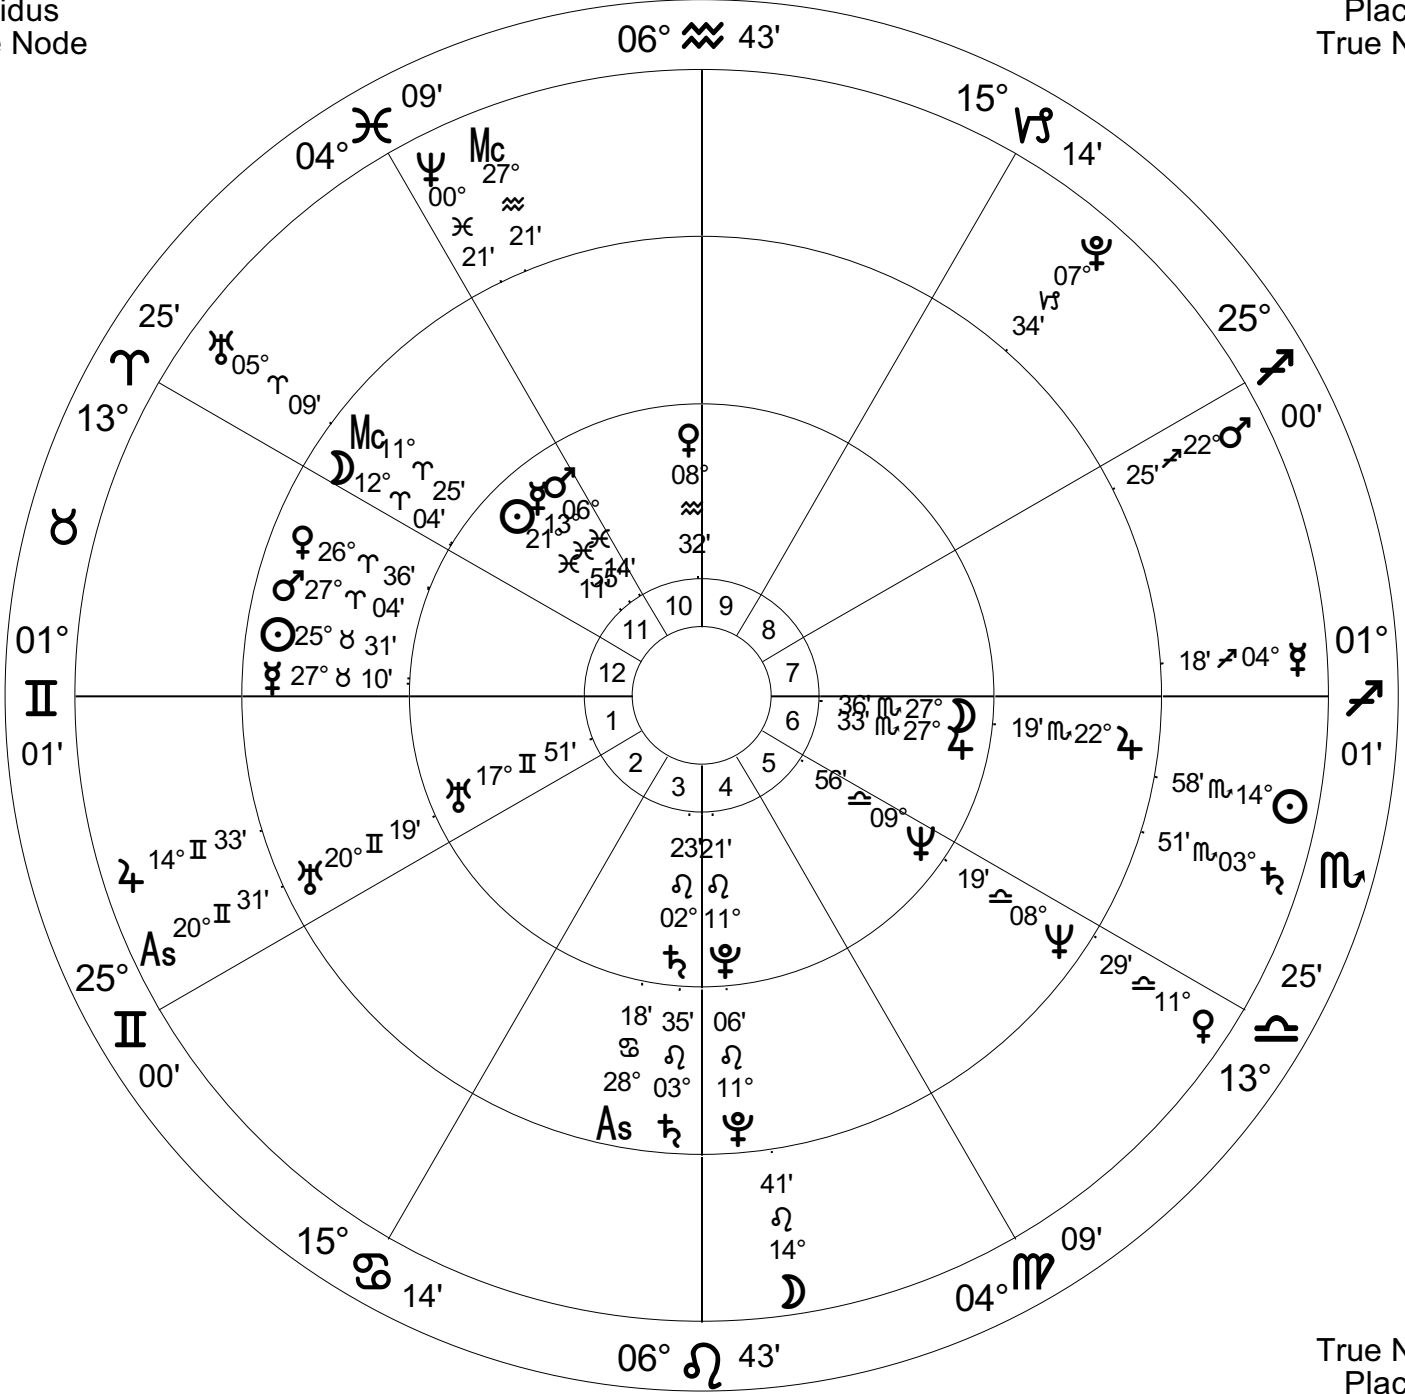

Inner Wheel  
**Mitt Romney**  
 Natal Chart  
 Mar 12 1947, Wed  
 9:51 am EST +5:00  
 Detroit, MI  
 42°N19'53" 083°W02'45"  
 Geocentric  
 Tropical  
 Placidus  
 True Node

Middle Wheel  
**Mitt Romney**  
 Sec.Prog. Naibod in Long  
 Nov 6 2012, Tue  
 2:47:18 pm EST +5:00  
 Detroit, MI  
 42°N19'53" 083°W02'45"  
 Geocentric  
 Tropical  
 Placidus  
 True Node

True Node  
 Placidus  
 Tropical  
 Geocentric  
 38°N53'42" 077°W02'12"  
 Washington, DC  
 7:00 pm EST +5:00  
 Nov 6 2012, Tue  
 Natal Chart  
**Election Day**  
 Outer Wheel