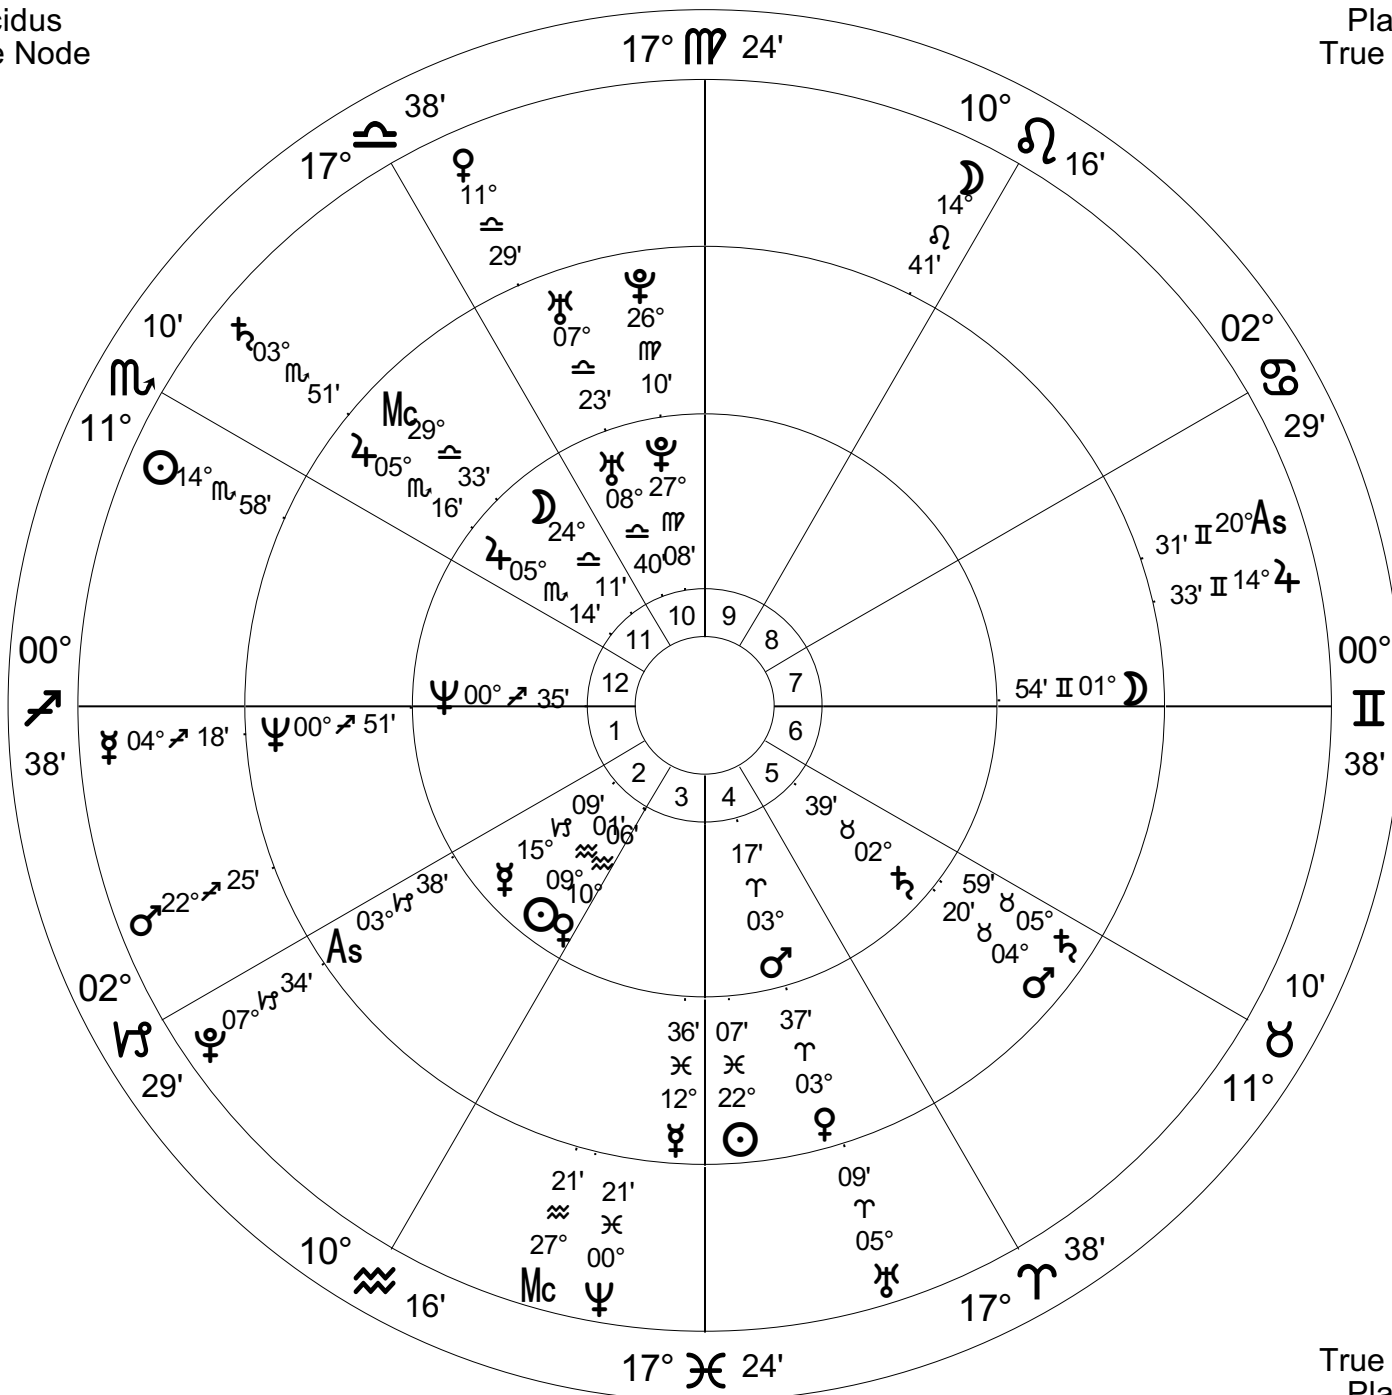

Inner Wheel
Paul Ryan
 Natal Chart
 Jan 29 1970, Thu
 2:37 am CST +6:00
 Janesville, WI
 42°N40'58" 089°W01'07"
 Geocentric
 Tropical
 Placidus
 True Node

Middle Wheel
Paul Ryan
 Sec.Prog. Naibod in Long
 Nov 6 2012, Tue
 2:47:18 pm CST +6:00
 Janesville, WI
 42°N40'58" 089°W01'07"
 Geocentric
 Tropical
 Placidus
 True Node

True Node
 Placidus
 Tropical
 Geocentric
 38°N53'42" 077°W02'12"
 Washington, DC
 7:00 pm EST +5:00
 Nov 6 2012, Tue
 Natal Chart
Election Day
 Outer Wheel