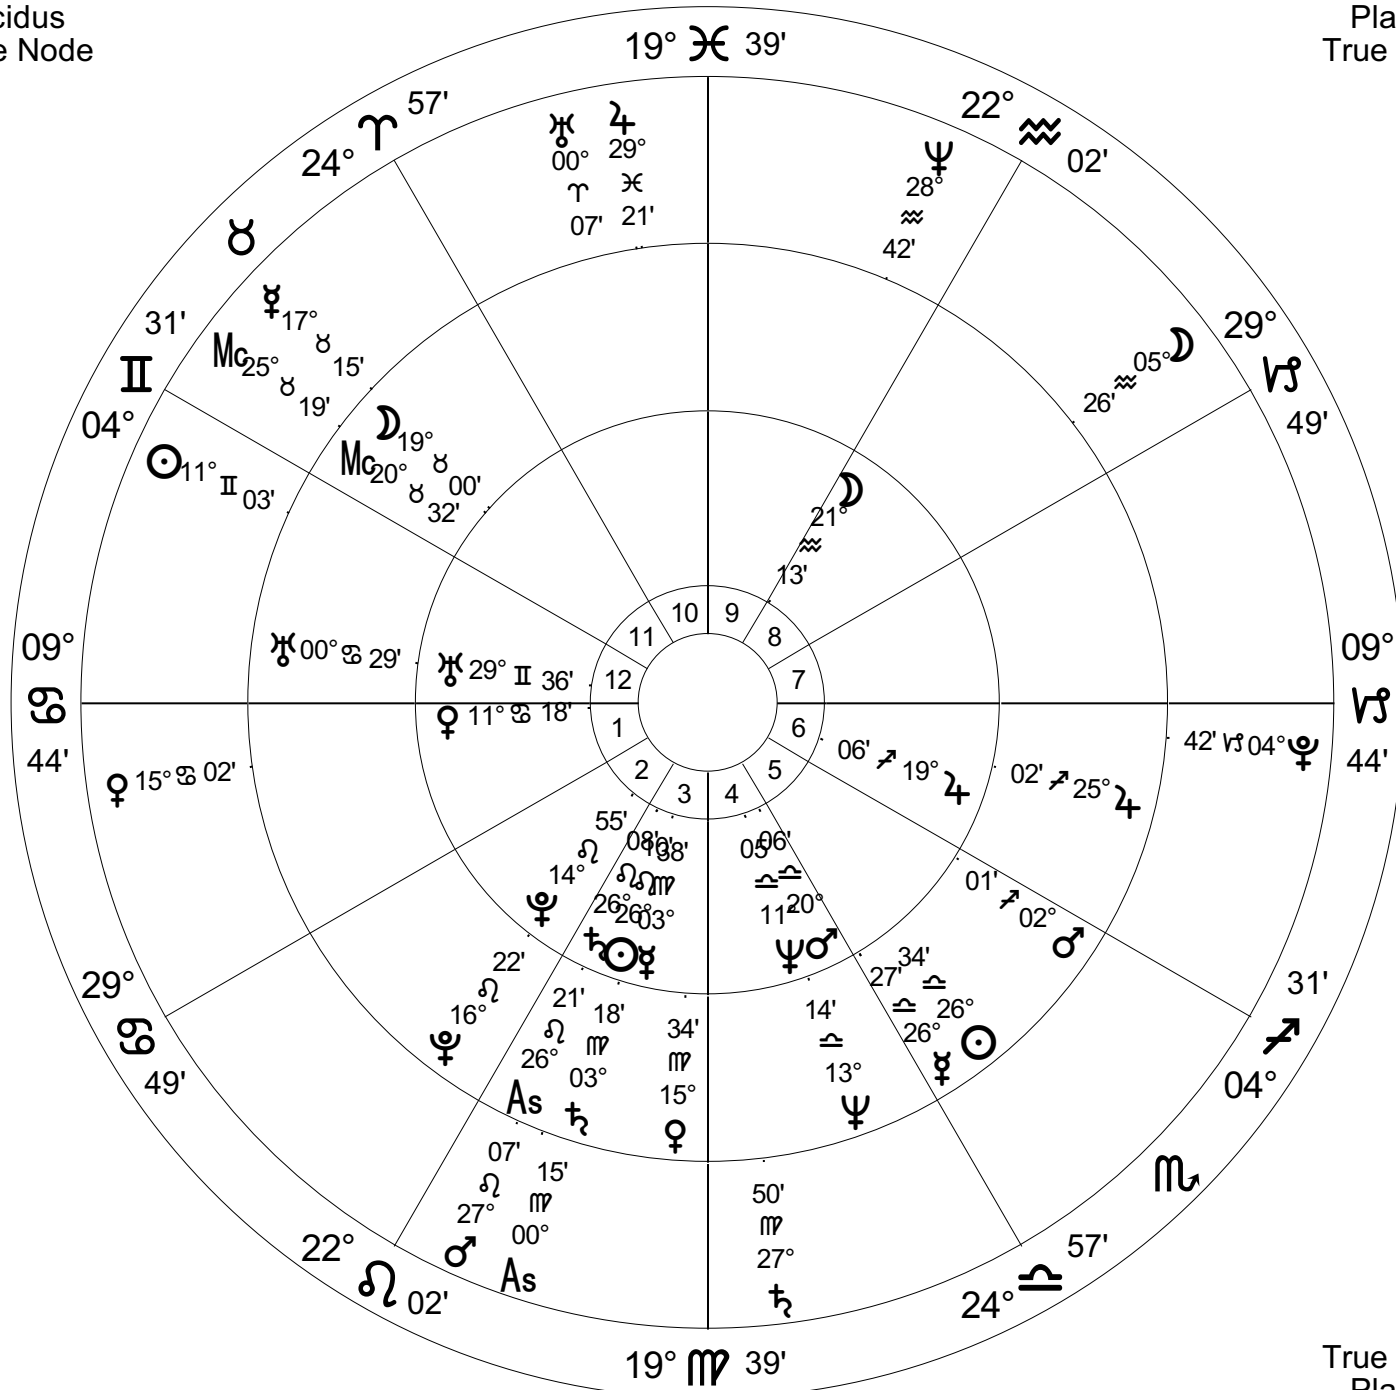

Inner Wheel
Tipper Gore
Natal Chart
Aug 19 1948, Thu
2:40 am EDT +4:00
Washington, DC
38°N53'42" 077°W02'12"
Geocentric
Tropical
Placidus
True Node

Middle Wheel
Tipper Gore
Sec.Prog. Naibod in Long
Jun 1 2010, Tue
9:56:41 am EDT +4:00
Washington, DC
38°N53'42" 077°W02'12"
Geocentric
Tropical
Placidus
True Node

True Node
Placidus
Tropical
Geocentric
38°N53'42" 077°W02'12"
Washington, DC
12:00 pm EDT +4:00
Jun 1 2010, Tue
Natal Chart
Divorce Announcement
Outer Wheel